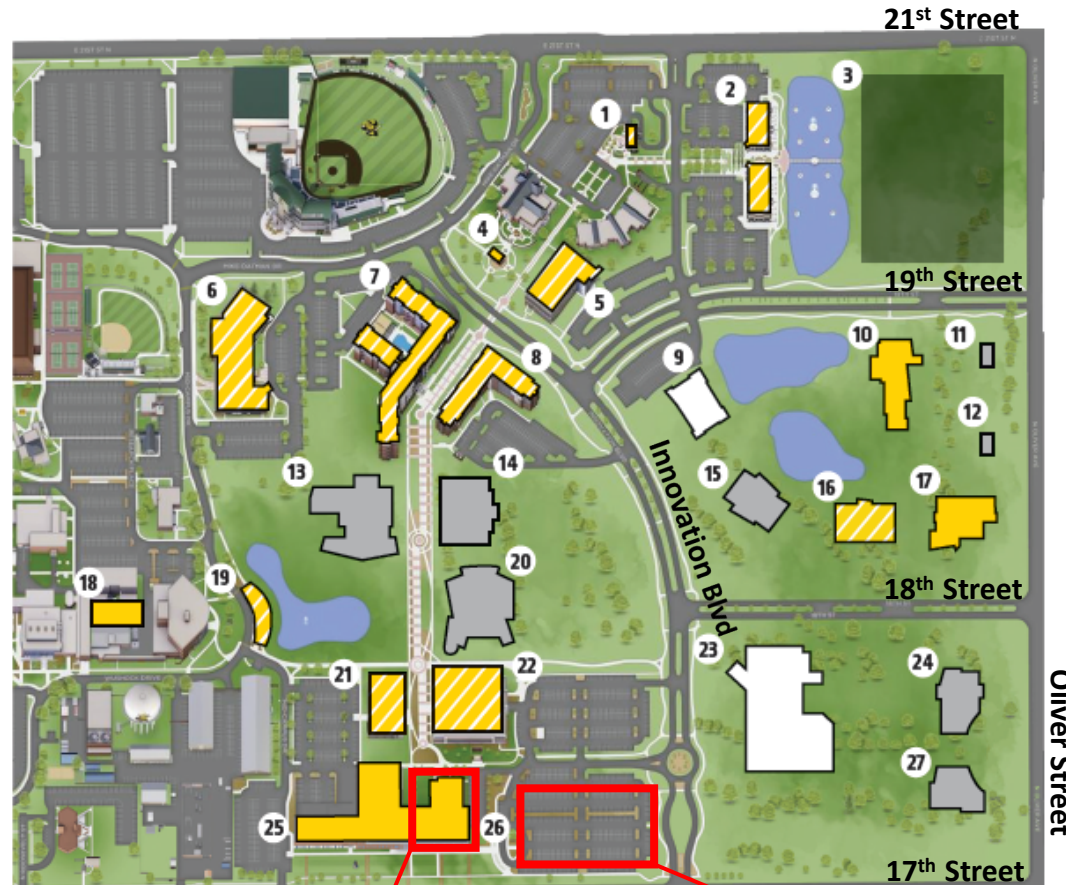

INNOVATION CAMPUS

Buildings

1. Starbucks
2. Braeburn Square *(restaurants and retail)*
3. Future Retail
4. Pizza Hut Museum
5. Law Enforcement Training Center (LETC)
6. Steve Clark YMCA/Student Wellness Center
7. The Flats at WSU Student Housing
8. The Suites at WSU Student Housing
9. Partnership Building
10. Hyatt Place at Wichita State University
11. Future Retail
12. Future Retail
13. Future Wayne and Kay Woolsey Hall home of the W. Frank Barton School of Business
14. Future Partnership Building
15. Future Partnership Building
16. NetApp *(temporary site)*
17. NIAR* Advanced Virtual Engineering and Testing Labs
18. NIAR* Advanced Technologies Lab for Aerospace Systems
19. Food Truck Plaza
20. Future Student-Community Center
21. Partnership Building 2
 - Spirit AeroSystems
 - Textron Aviation
 - FirePoint Innovations
 - College of Engineering Administration
 - Engineering Student Success
 - NIAR Advanced Research Lab
 - NIAR Machine Learning/Digital Twin Labs
22. Airbus Americas Engineering

*National Institute for Aviation Research

23. NetApp
24. Future National Institute for Digital Transformation
25. GoCreate, a Koch Collaborative
26. John Bardo Center
 - Dassault Systemes
 - Hexagon Manufacturing Intelligence
 - Navatek
26. Continued...
 - NIAR* 3DExperience Center®
 - WSU College of Engineering laboratories
 - WSU Office of Applied & Experiential Learning
 - WSU Strategic Initiatives
27. Future Partnership Building

- Enter the Innovation Campus from **17th ST** between Hillside and Oliver
- Turn **NORTH** at **INNOVATION BLVD**
- Take the **SECOND** exit at the **ROUNDBABOUT**
- Turn **LEFT** into the parking lot