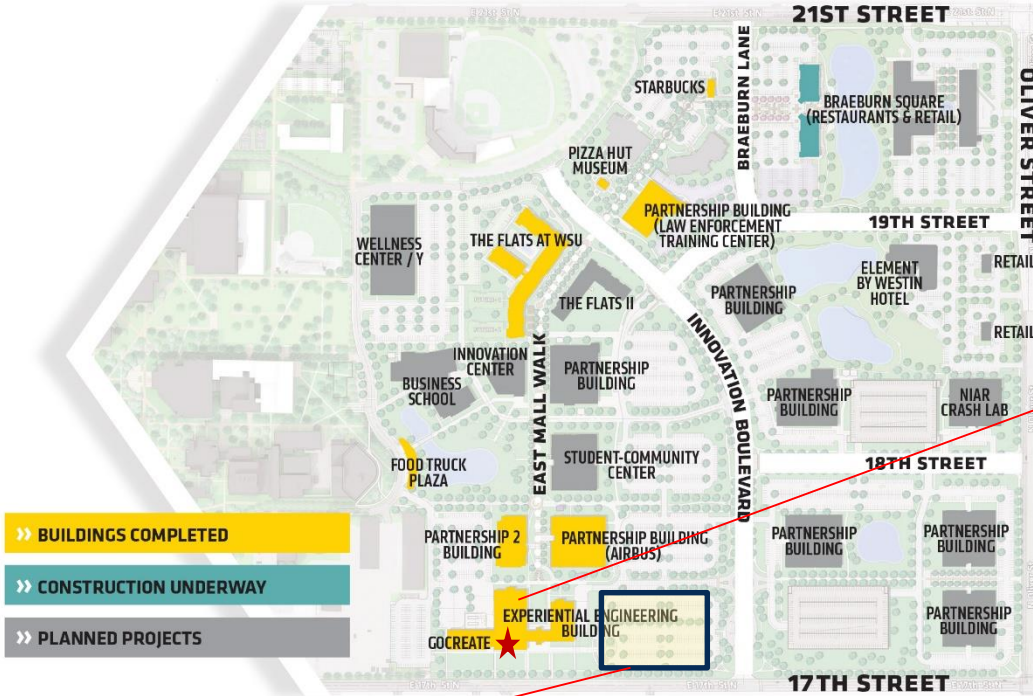

Location & Logistics

WICHITA STATE UNIVERSITY
NATIONAL INSTITUTE FOR AVIATION RESEARCH

Dassault Systemes
 4200 E 17th St N,
 Wichita, KS 67208

Park to the East of the building.
 Enter through South door
 Room 145B is in the Northwest corner of the Building

Parking